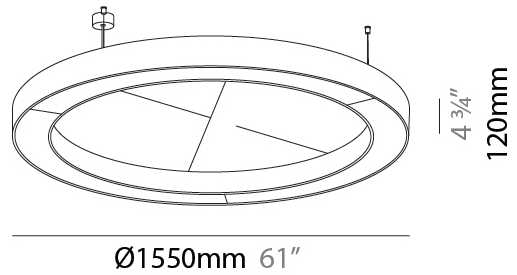

GENERAL

Series: Glorious Acoustic
Partner: Prolicht
Division: Architectural
Installation: Suspension
Product Type: Acoustic
Mounting Location: Ceiling
Light Distribution: Direct / Indirect

PHYSICAL

Shape: Round
Diameter (mm): 1550
Diameter (in): 61
Width (mm): 120
Width (in): 4 3/4
[Diffuser: PMMA - Opal / Micro-Prism](#)
[Fixture Finish: SSR / BKV / CWI / CRY / HAB / UFT / ITA / RUA / FTG / MYG / LOD / PUS / FRO / FUP / KIA / POP / BLS / SPG / MEY / GOH / CHC / COM / ABZ / JAG / OBR / MOS / ROR](#)
[Acoustic Finish: SFW / CYW / SEE / SYN / MTS / PMB / TTN / CYB / STO / DPE / BES / SHB / ARE / ANE / VRD / CRF](#)
Fixture Material: Aluminum
Primary Material: Acoustic
[Cable Details: 2000mm / 78 3/4" or 6000mm / 236 1/4" Transparent Cable](#)

ELECTRICAL

Lamp Type: LED (Zhaga Standard)
Input Wattage (W): 110
Total Output Wattage (W): 100
[Dimming: Non-Dimmable](#)
Driver Included: Yes
Driver Location: Integrated
Driver Type: Constant Current - Universal
Driver Class: Class 2
Input Voltage (V): 120 - 277

LED

[Color Temperature (°K): 2700 / 3000 / 3500 / 4000](#)
Max. Delivered Lumen (lm): Max 12515
Nominal Lumen (lm): Max 16105
CRI: >90 CRI
Lamp Life (hrs): 50000

OPTICAL

RATINGS AND CERTIFICATIONS

Certified By: CSA Certified to UL and CSA Standards
IP rating: IP20