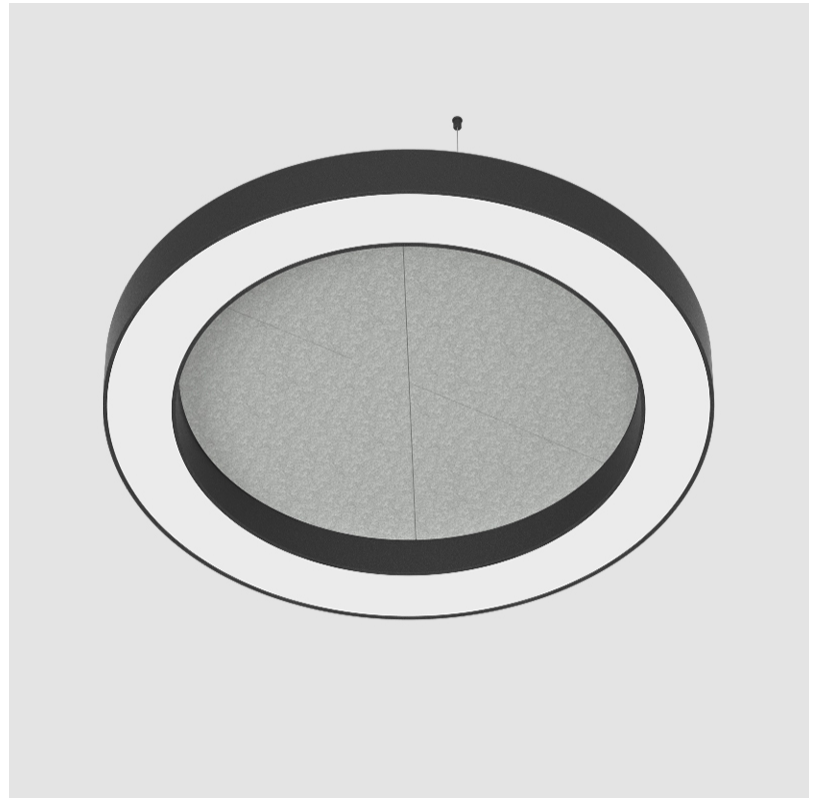

GENERAL

Series: Glorious Acoustic
Partner: Prolicht
Division: Architectural
Installation: Suspension
Product Type: Acoustic
Mounting Location: Ceiling
Light Distribution: Direct / Indirect

PHYSICAL

Shape: Round
Diameter (mm): 1250
Diameter (in): 49 3/16
Width (mm): 120
Width (in): 4 3/4

Diffuser: [PMMA - Opal / Micro-Prism](#)
Fixture Finish: [SSR / BKV / CWI / CRY / HAB / UFT / ITA / RUA / FTG / MYG / LOD / PUS / FRO / FUP / KIA / POP / BLS / SPG / MEY / GOH / CHC / COM / ABZ / JAG / OBR / MOS / ROR](#)

Acoustic Finish: [SFW / CYW / SEE / SYN / MTS / PMB / TTN / CYB / STO / DPE / BES / SHB / ARE / ANE / VRD / CRF](#)

Fixture Material: Aluminum
Primary Material: Acoustic
Cable Details: [2000mm / 78 3/4" or 6000mm / 236 1/4" Transparent Cable](#)

ELECTRICAL

Lamp Type: LED (Zhaga Standard)
Input Wattage (W): 90
Total Output Wattage (W): 81.8
Dimming: [Non-Dimmable](#)
Driver Included: Yes
Driver Location: Integrated
Driver Type: Constant Current - Universal
Driver Class: Class 2
Input Voltage (V): 120 - 277

LED

Color Temperature (°K): [2700 / 3000 / 3500 / 4000](#)
Max. Delivered Lumen (lm): Max 10240
Nominal Lumen (lm): Max 13319
CRI: >90 CRI
Lamp Life (hrs): 50000

OPTICAL

RATINGS AND CERTIFICATIONS

Certified By: CSA Certified to UL and CSA Standards
IP rating: IP20