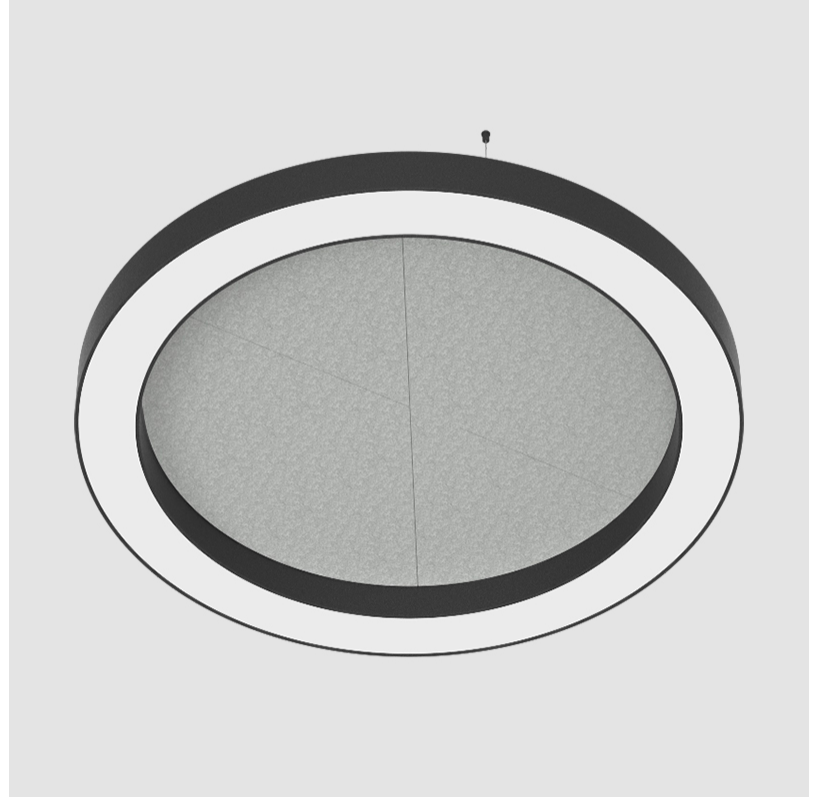

GENERAL

Series: Glorious Acoustic
Partner: Prolicht
Division: Architectural
Installation: Suspension
Product Type: Acoustic
Mounting Location: Ceiling
Light Distribution: Direct / Indirect

PHYSICAL

Shape: Round
Diameter (mm): 1550
Diameter (in): 61
Width (mm): 120
Width (in): 4 3/4
[Diffuser: PMMA - Opal / Micro-Prism](#)
[Fixture Finish: SSR / BKV / CWI / CRY / HAB / UFT / ITA / RUA / FTG / MYG / LOD / PUS / FRO / FUP / KIA / POP / BLS / SPG / MEY / GOH / CHC / COM / ABZ / JAG / OBR / MOS / ROR](#)
[Acoustic Finish: SFW / CYW / SEE / SYN / MTS / PMB / TTN / CYB / STO / DPE / BES / SHB / ARE / ANE / VRD / CRF](#)
Fixture Material: Aluminum
Primary Material: Acoustic
[Cable Details: 2000mm / 78 3/4" or 6000mm / 236 1/4" Transparent Cable](#)

ELECTRICAL

Lamp Type: LED (Zhaga Standard)
Input Wattage (W): 110
Total Output Wattage (W): 100
[Dimming: Non-Dimmable](#)
Driver Included: Yes
Driver Location: Integrated
Driver Type: Constant Current - Universal
Driver Class: Class 2
Input Voltage (V): 120 - 277

LED

[Color Temperature (°K): 2700 / 3000 / 3500 / 4000](#)
Max. Delivered Lumen (lm): Max 12515
Nominal Lumen (lm): Max 16105
CRI: >90 CRI
Lamp Life (hrs): 50000

OPTICAL

RATINGS AND CERTIFICATIONS

Certified By: CSA Certified to UL and CSA Standards
IP rating: IP20