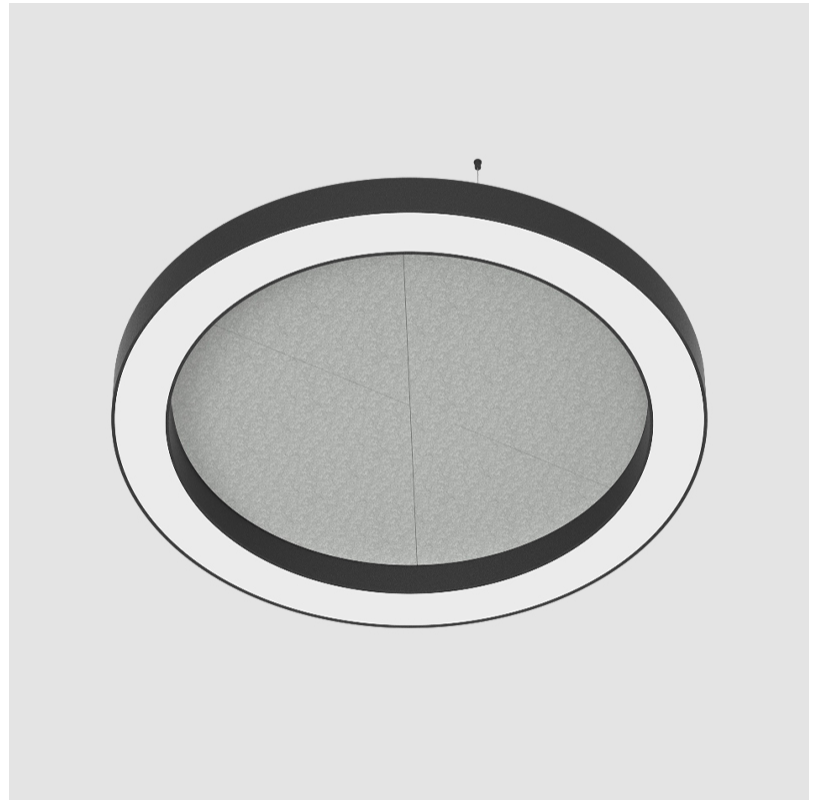

GENERAL

Series: Glorious Acoustic
Partner: Prolicht
Division: Architectural
Installation: Suspension
Product Type: Acoustic
Mounting Location: Ceiling
Light Distribution: Direct / Indirect

PHYSICAL

Shape: Round
Diameter (mm): 950
Diameter (in): 37 3/8"
Width (mm): 120
Width (in): 4 3/4"
Diffuser: PMMA - Opal / Micro-Prism
Fixture Finish: SSR / BKV / CWI / CRY / HAB / UFT / ITA / RUA / FTG / MYG / LOD / PUS / FRO / FUP / KIA / POP / BLS / SPG / MEY / GOH / CHC / COM / ABZ / JAG / OBR / MOS / ROR
Acoustic Finish: SFW / CYW / SEE / SYN / MTS / PMB / TTN / CYB / STO / DPE / BES / SHB / ARE / ANE / VRD / CRF
Fixture Material: Aluminum
Primary Material: Acoustic
Cable Details: 2000mm / 78 3/4" or 6000mm / 236 1/4" Transparent Cable

ELECTRICAL

Lamp Type: LED (Zhaga Standard)
Input Wattage (W): 64
Total Output Wattage (W): 58.2
Dimming: Tri-Mode (Non-Dimming and Phase Dimming (120Vac only) and 0-10V Dimming)
Driver Included: Yes
Driver Location: Integrated
Driver Type: Constant Current - Universal
Driver Class: Class 2
Input Voltage (V): 120 - 277

LED

Color Temperature (°K): 2700 / 3000 / 3500 / 4000
Max. Delivered Lumen (lm): Max 7331
Nominal Lumen (lm): Max 9535
CRI: >90 CRI
Lamp Life (hrs): 50000

OPTICAL

RATINGS AND CERTIFICATIONS

Certified By: CSA Certified to UL and CSA Standards
IP rating: IP20