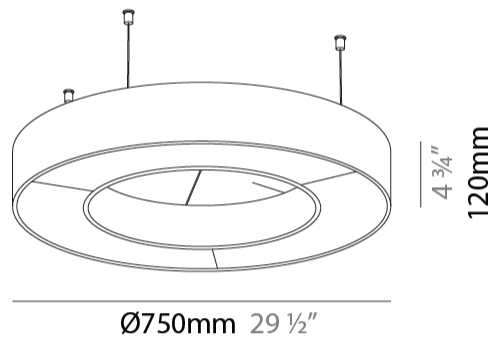

GENERAL

Series: Glorious Acoustic
Partner: Prolicht
Division: Architectural
Installation: Suspension
Product Type: Acoustic
Mounting Location: Ceiling
Light Distribution: Direct / Indirect

PHYSICAL

Shape: Round
Diameter (mm): 750
Diameter (in): 29 1/2"
Width (mm): 120
Width (in): 4 3/4"
Diffuser: [PMMA - Opal / Micro-Prism](#)
Fixture Finish: [SSR / BKV / CWI / CRY / HAB / UFT / ITA / RUA / FTG / MYG / LOD / PUS / FRO / FUP / KIA / POP / BLS / SPG / MEY / GOH / CHC / COM / ABZ / JAG / OBR / MOS / ROR](#)
Acoustic Finish: [SFW / CYW / SEE / SYN / MTS / PMB / TTN / CYB / STO / DPE / BES / SHB / ARE / ANE / VRD / CRF](#)
Fixture Material: Aluminum
Primary Material: Acoustic
Cable Details: 2000mm / 78 3/4" or 6000mm / 236 1/4" Transparent Cable

ELECTRICAL

Lamp Type: LED (Zhaga Standard)
Input Wattage (W): 45.1
Total Output Wattage (W): 40
Dimming: [Tri-Mode (Non-Dimming and Phase Dimming (120Vac only) and 0-10V Dimming)](#)
Driver Included: Yes
Driver Location: Integrated
Driver Type: Constant Current - Universal
Driver Class: Class 2
Input Voltage (V): 120 - 277

LED

[Color Temperature (°K): 2700 / 3000 / 3500 / 4000](#)
Max. Delivered Lumen (lm): Max 4867
Nominal Lumen (lm): Max 6637
CRI: >90 CRI
Lamp Life (hrs): 50000

OPTICAL

RATINGS AND CERTIFICATIONS

Certified By: CSA Certified to UL and CSA Standards
IP rating: IP20