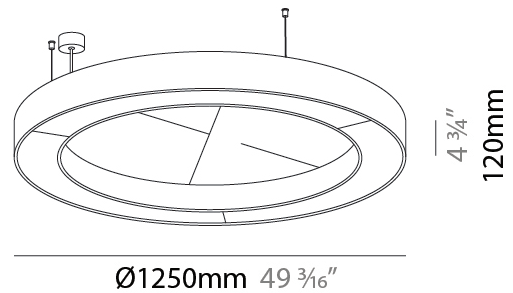

GENERAL

Series: Glorious Acoustic
Partner: Prolicht
Division: Architectural
Installation: Suspension
Product Type: Acoustic
Mounting Location: Ceiling
Light Distribution: Direct / Indirect

PHYSICAL

Shape: Round
Diameter (mm): 1250
Diameter (in): 49 3/16
Width (mm): 120
Width (in): 4 3/4

Diffuser: [PMMA - Opal / Micro-Prism](#)
Fixture Finish: [SSR / BKV / CWI / CRY / HAB / UFT / ITA / RUA / FTG / MYG / LOD / PUS / FRO / FUP / KIA / POP / BLS / SPG / MEY / GOH / CHC / COM / ABZ / JAG / OBR / MOS / ROR](#)

Acoustic Finish: [SFW / CYW / SEE / SYN / MTS / PMB / TTN / CYB / STO / DPE / BES / SHB / ARE / ANE / VRD / CRF](#)

Fixture Material: Aluminum
Primary Material: Acoustic
Cable Details: [2000mm / 78 3/4" or 6000mm / 236 1/4" Transparent Cable](#)

ELECTRICAL

Lamp Type: LED (Zhaga Standard)
Input Wattage (W): 90
Total Output Wattage (W): 81.8
Dimming: [Non-Dimmable](#)
Driver Included: Yes
Driver Location: Integrated
Driver Type: Constant Current - Universal
Driver Class: Class 2
Input Voltage (V): 120 - 277

LED

Color Temperature (°K): [2700 / 3000 / 3500 / 4000](#)
Max. Delivered Lumen (lm): Max 10240
Nominal Lumen (lm): Max 13319
CRI: >90 CRI
Lamp Life (hrs): 50000

OPTICAL

RATINGS AND CERTIFICATIONS

Certified By: CSA Certified to UL and CSA Standards
IP rating: IP20