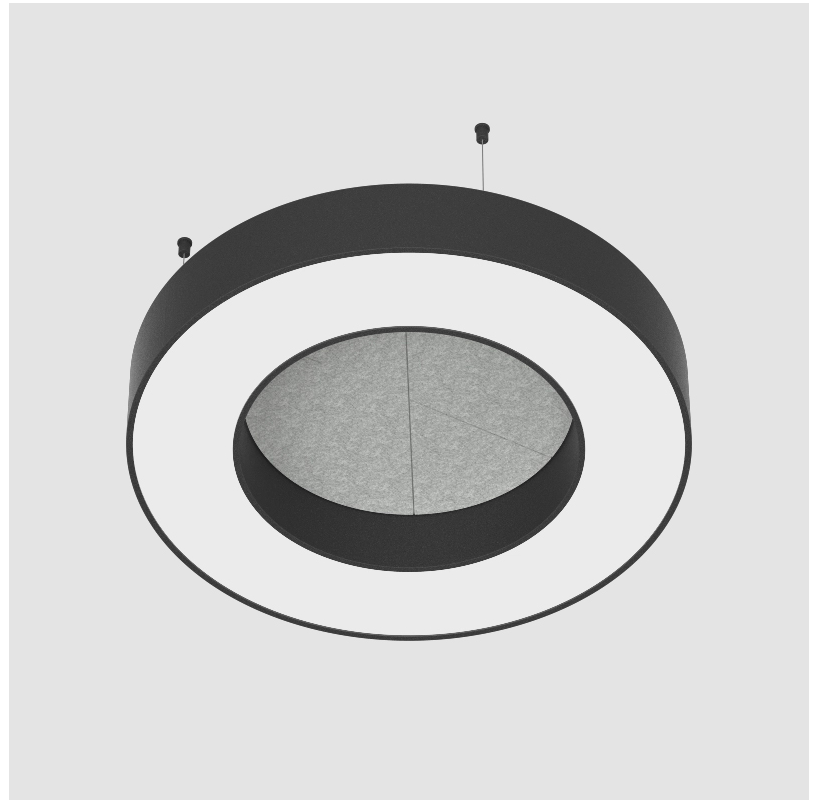

GENERAL

Series: Glorious Acoustic
Partner: Prolicht
Division: Architectural
Installation: Suspension
Product Type: Acoustic
Mounting Location: Ceiling
Light Distribution: Direct / Indirect

PHYSICAL

Shape: Round
Diameter (mm): 750
Diameter (in): 29 1/2"
Width (mm): 120
Width (in): 4 3/4"
Diffuser: [PMMA - Opal / Micro-Prism](#)
Fixture Finish: [SSR / BKV / CWI / CRY / HAB / UFT / ITA / RUA / FTG / MYG / LOD / PUS / FRO / FUP / KIA / POP / BLS / SPG / MEY / GOH / CHC / COM / ABZ / JAG / OBR / MOS / ROR](#)
Acoustic Finish: [SFW / CYW / SEE / SYN / MTS / PMB / TTN / CYB / STO / DPE / BES / SHB / ARE / ANE / VRD / CRF](#)
Fixture Material: Aluminum
Primary Material: Acoustic
Cable Details: 2000mm / 78 3/4" or 6000mm / 236 1/4" Transparent Cable

ELECTRICAL

Lamp Type: LED (Zhaga Standard)
Input Wattage (W): 45.1
Total Output Wattage (W): 40
Dimming: [Tri-Mode (Non-Dimming and Phase Dimming (120Vac only) and 0-10V Dimming)](#)
Driver Included: Yes
Driver Location: Integrated
Driver Type: Constant Current - Universal
Driver Class: Class 2
Input Voltage (V): 120 - 277

LED

[Color Temperature (°K): 2700 / 3000 / 3500 / 4000](#)
Max. Delivered Lumen (lm): Max 4867
Nominal Lumen (lm): Max 6637
CRI: >90 CRI
Lamp Life (hrs): 50000

OPTICAL

RATINGS AND CERTIFICATIONS

Certified By: CSA Certified to UL and CSA Standards
IP rating: IP20