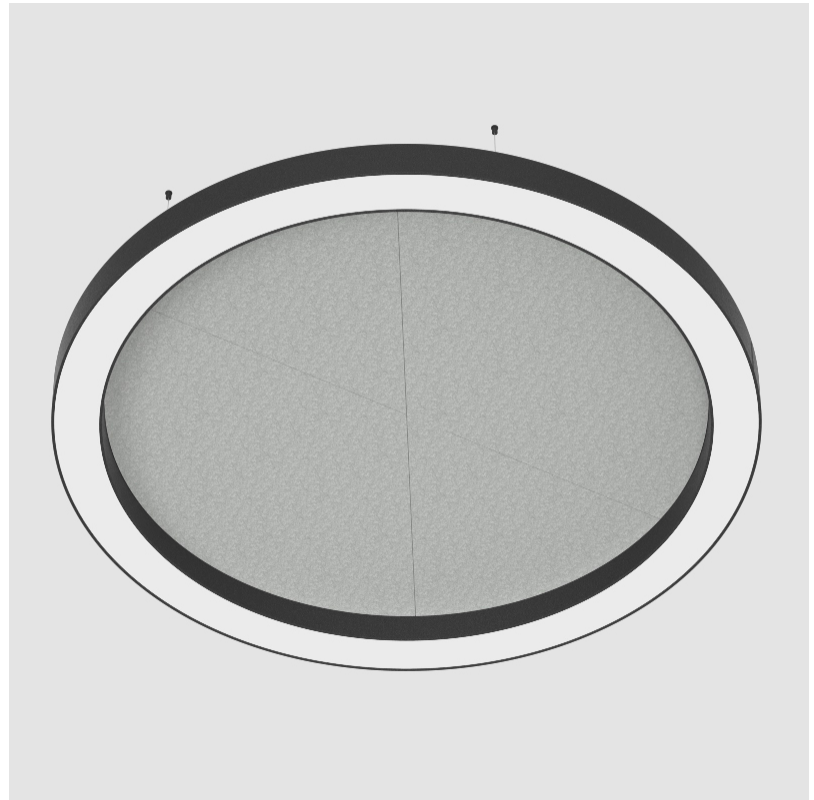

GENERAL

Series: Glorious Acoustic
Partner: Prolicht
Division: Architectural
Installation: Suspension
Product Type: Acoustic
Mounting Location: Ceiling
Light Distribution: Direct / Indirect

PHYSICAL

Shape: Round
Diameter (mm): 2100
Diameter (in): 82 11/16
Width (mm): 120
Width (in): 4 3/4
Diffuser: [PMMA - Opal / Micro-Prism](#)
Fixture Finish: [SSR / BKV / CWI / CRY / HAB / UFT / ITA / RUA / FTG / MYG / LOD / PUS / FRO / FUP / KIA / POP / BLS / SPG / MEY / GOH / CHC / COM / ABZ / JAG / OBR / MOS / ROR](#)
Acoustic Finish: [SFW / CYW / SEE / SYN / MTS / PMB / TTN / CYB / STO / DPE / BES / SHB / ARE / ANE / VRD / CRF](#)
Fixture Material: Aluminum
Primary Material: Acoustic
Cable Details: [2000mm / 78 3/4" or 6000mm / 236 1/4" Transparent Cable](#)

ELECTRICAL

Lamp Type: LED (Zhaga Standard)
Input Wattage (W): 162
Total Output Wattage (W): 147.3
Dimming: [Non-Dimmable](#)
Driver Included: Yes
Driver Location: Integrated
Driver Type: Constant Current - Universal
Driver Class: Class 2
Input Voltage (V): 120 - 277

LED

Color Temperature (°K): [2700 / 3000 / 3500 / 4000](#)
Max. Delivered Lumen (lm): Max 18647
Nominal Lumen (lm): Max 23951
CRI: >90 CRI
Lamp Life (hrs): 50000

OPTICAL

RATINGS AND CERTIFICATIONS

Certified By: CSA Certified to UL and CSA Standards
IP rating: IP20